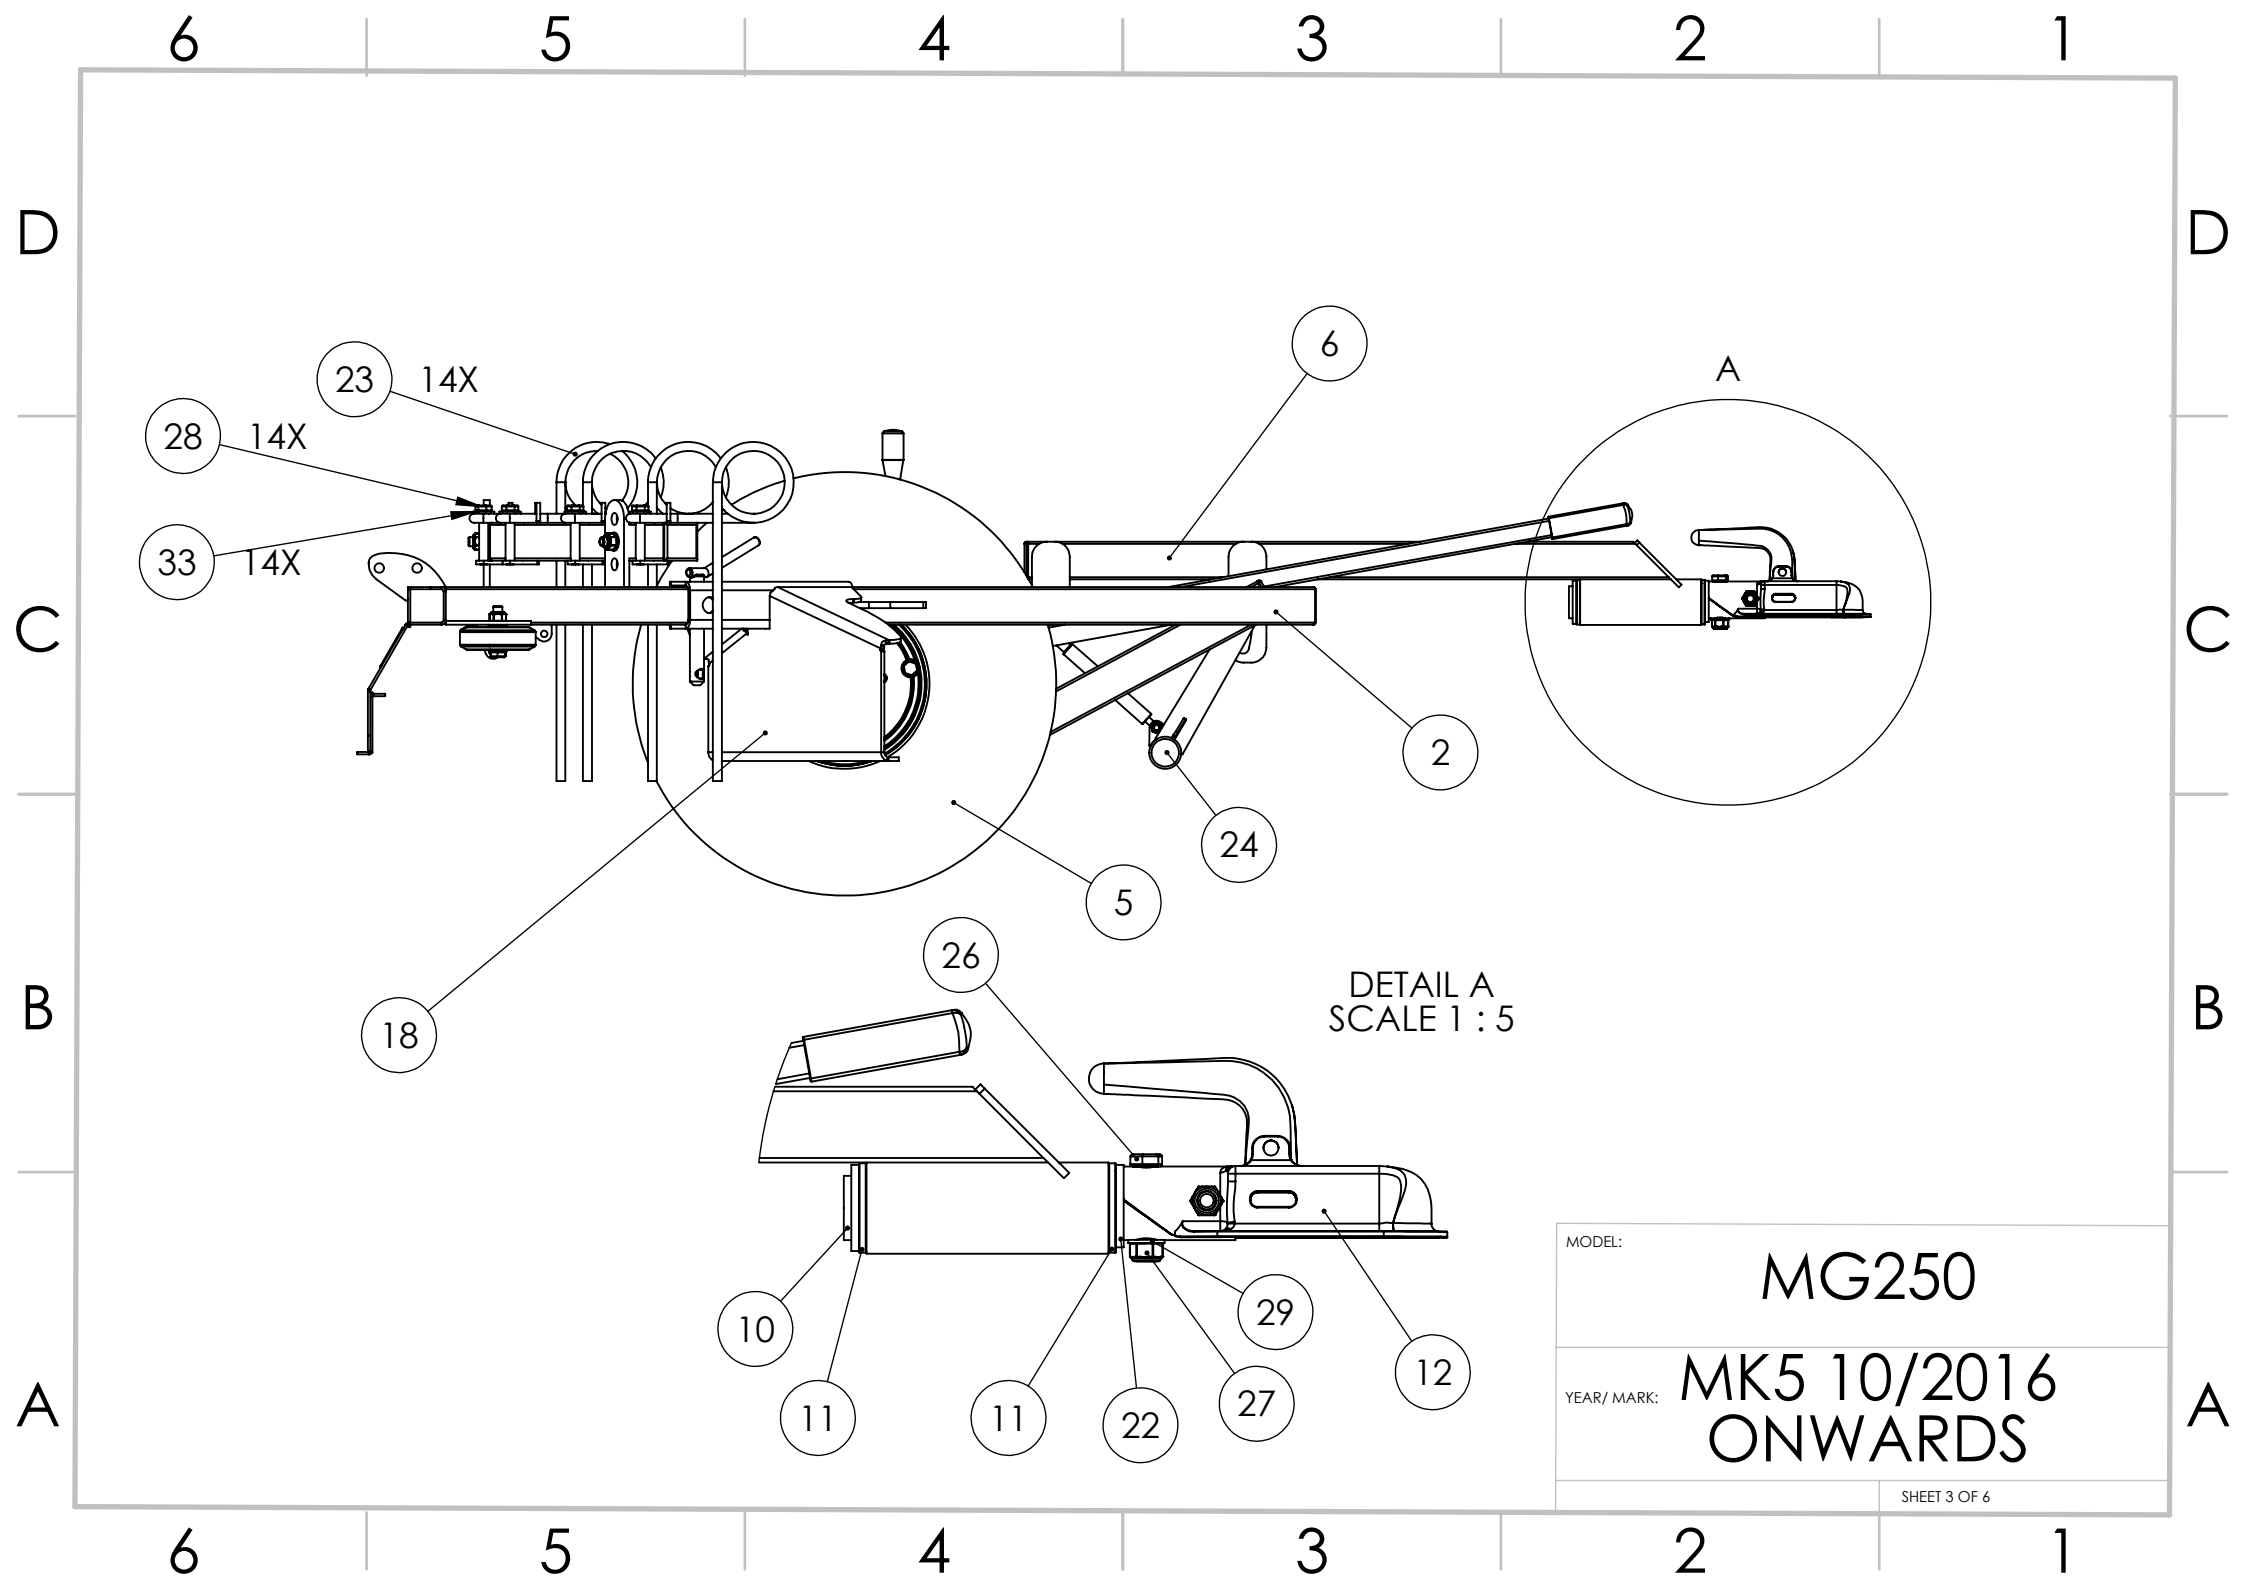

MODEL:

MG250

YEAR/ MARK:

MK5 10/2016
ONWARDS

WD250

DETAIL B
SCALE 1 : 5

MODEL: MG250
YEAR/ MARK: MK5 10/2016 ONWARDS

MODEL:

MG250

YEAR/ MARK:

MK5 10/2016
ONWARDS

SHEET 4 OF 6

6 5 4 3 2 1

ITEM NO.	PART NUMBER	DESCRIPTION	MG250/QTY.
1	MG250-TBA	TINE BAR ASSEMBLY	1
2	MG250-MFA	MAIN FRAME ASSEMBLY	1
3	MG250-AFA	AXLE FRAME ASSEMBLY	1
4	ADR-200H	HUB 4X4" SSP	2
5	WAT-22118W	22X11X8 WHEEL ASSEMBLY 4X4" PCD	2
6	MG250-DBA	DRAWBAR ASSEMBLY	1
7	MG250-LBA	LEVELLING BAR ASSEMBLY	1
8	GFM-1214-06	BEARING 12MM ID 14MM OD 6MM DEPTH	2
9	RUB-2525100	RUBBER GRIP 25X25X100 SG15 BLACK	1
10	SH-001	SWIVEL HITCH DRAWTUBE ASSEMBLY	1
11	SH-002	SWIVEL HITCH BUSH	2
12	8802429X	8802429X COUPLING 50MM BALL TO SUIT 43MM TUBE	1
13	GST-200N	GAS STRUT 200N 1245-7383	1
14	81100GP	STEEL CASTOR WHEEL 100MM OD 12MM ID RUBBER TYRE	2
15	MG250-DLA	DEPTH LIMIT ASSEMBLY MG250	1
16	M129-70 M8	SWIVEL HANDLE BLACK M8 20MM THREAD JENCAN 120172	1
17	MG250-LLA	LIFT LINK ASSEMBLY	1
18	MG250-PBA	PERIMETER BLADE ASSEMBLY	1

B

A

A

6 5 4 3 2 1

ITEM NO.	PART NUMBER	DESCRIPTION	MG250/QTY.
19	MG250-LAA	LIFT ARM ASSEMBLY	1
20	MG250-005-B	LIFT ARM PLATE REV B	1
21	Z519130KR	LINKAGE PIN WITH CHAIN 130MMX19MM	1
22	SH-003	SWIVEL HITCH WASHER 44MM ID 60MM OD 5MM THICK	1
23	HAR-141Z	TINE HAR141Z 13MM ID RED	14
24	BTC-42.4	42.4MM TUBE CAP TO SUIT UP TO 3MM WALL	2
25	BTC-5050	BOX CAP TO SUIT 50X50MM BOX UP TO 3MM WALL	7
26	M12-60HB	M12X60 HEX HEAD BOLT	5
27	M12-000NN	M12 NYLOCK NUT	16
28	M12-70HB	M12X70 HEX HEAD BOLT	16
29	M12-000PW	M12 PLAIN WASHER FORM A	30
30	M12-80HB	M12X80MM HEX HEAD BOLT	6
31	M8-000NN	M8 NYLOCK NUT	3
32	M12-100HB	M12X100MM HEX HEAD BOLT	4
33	M12-000PWC	M12 PLAIN WASHER FORM C	14
34	MG250-052	BLADE WEAR STRIP SHPRT, 3MM	1
35	MG250-053	BLADE WEAR STRIP LONG, 3MM	1
36	SERIALPLATE	SERIAL PLATE CHAPMAN	1