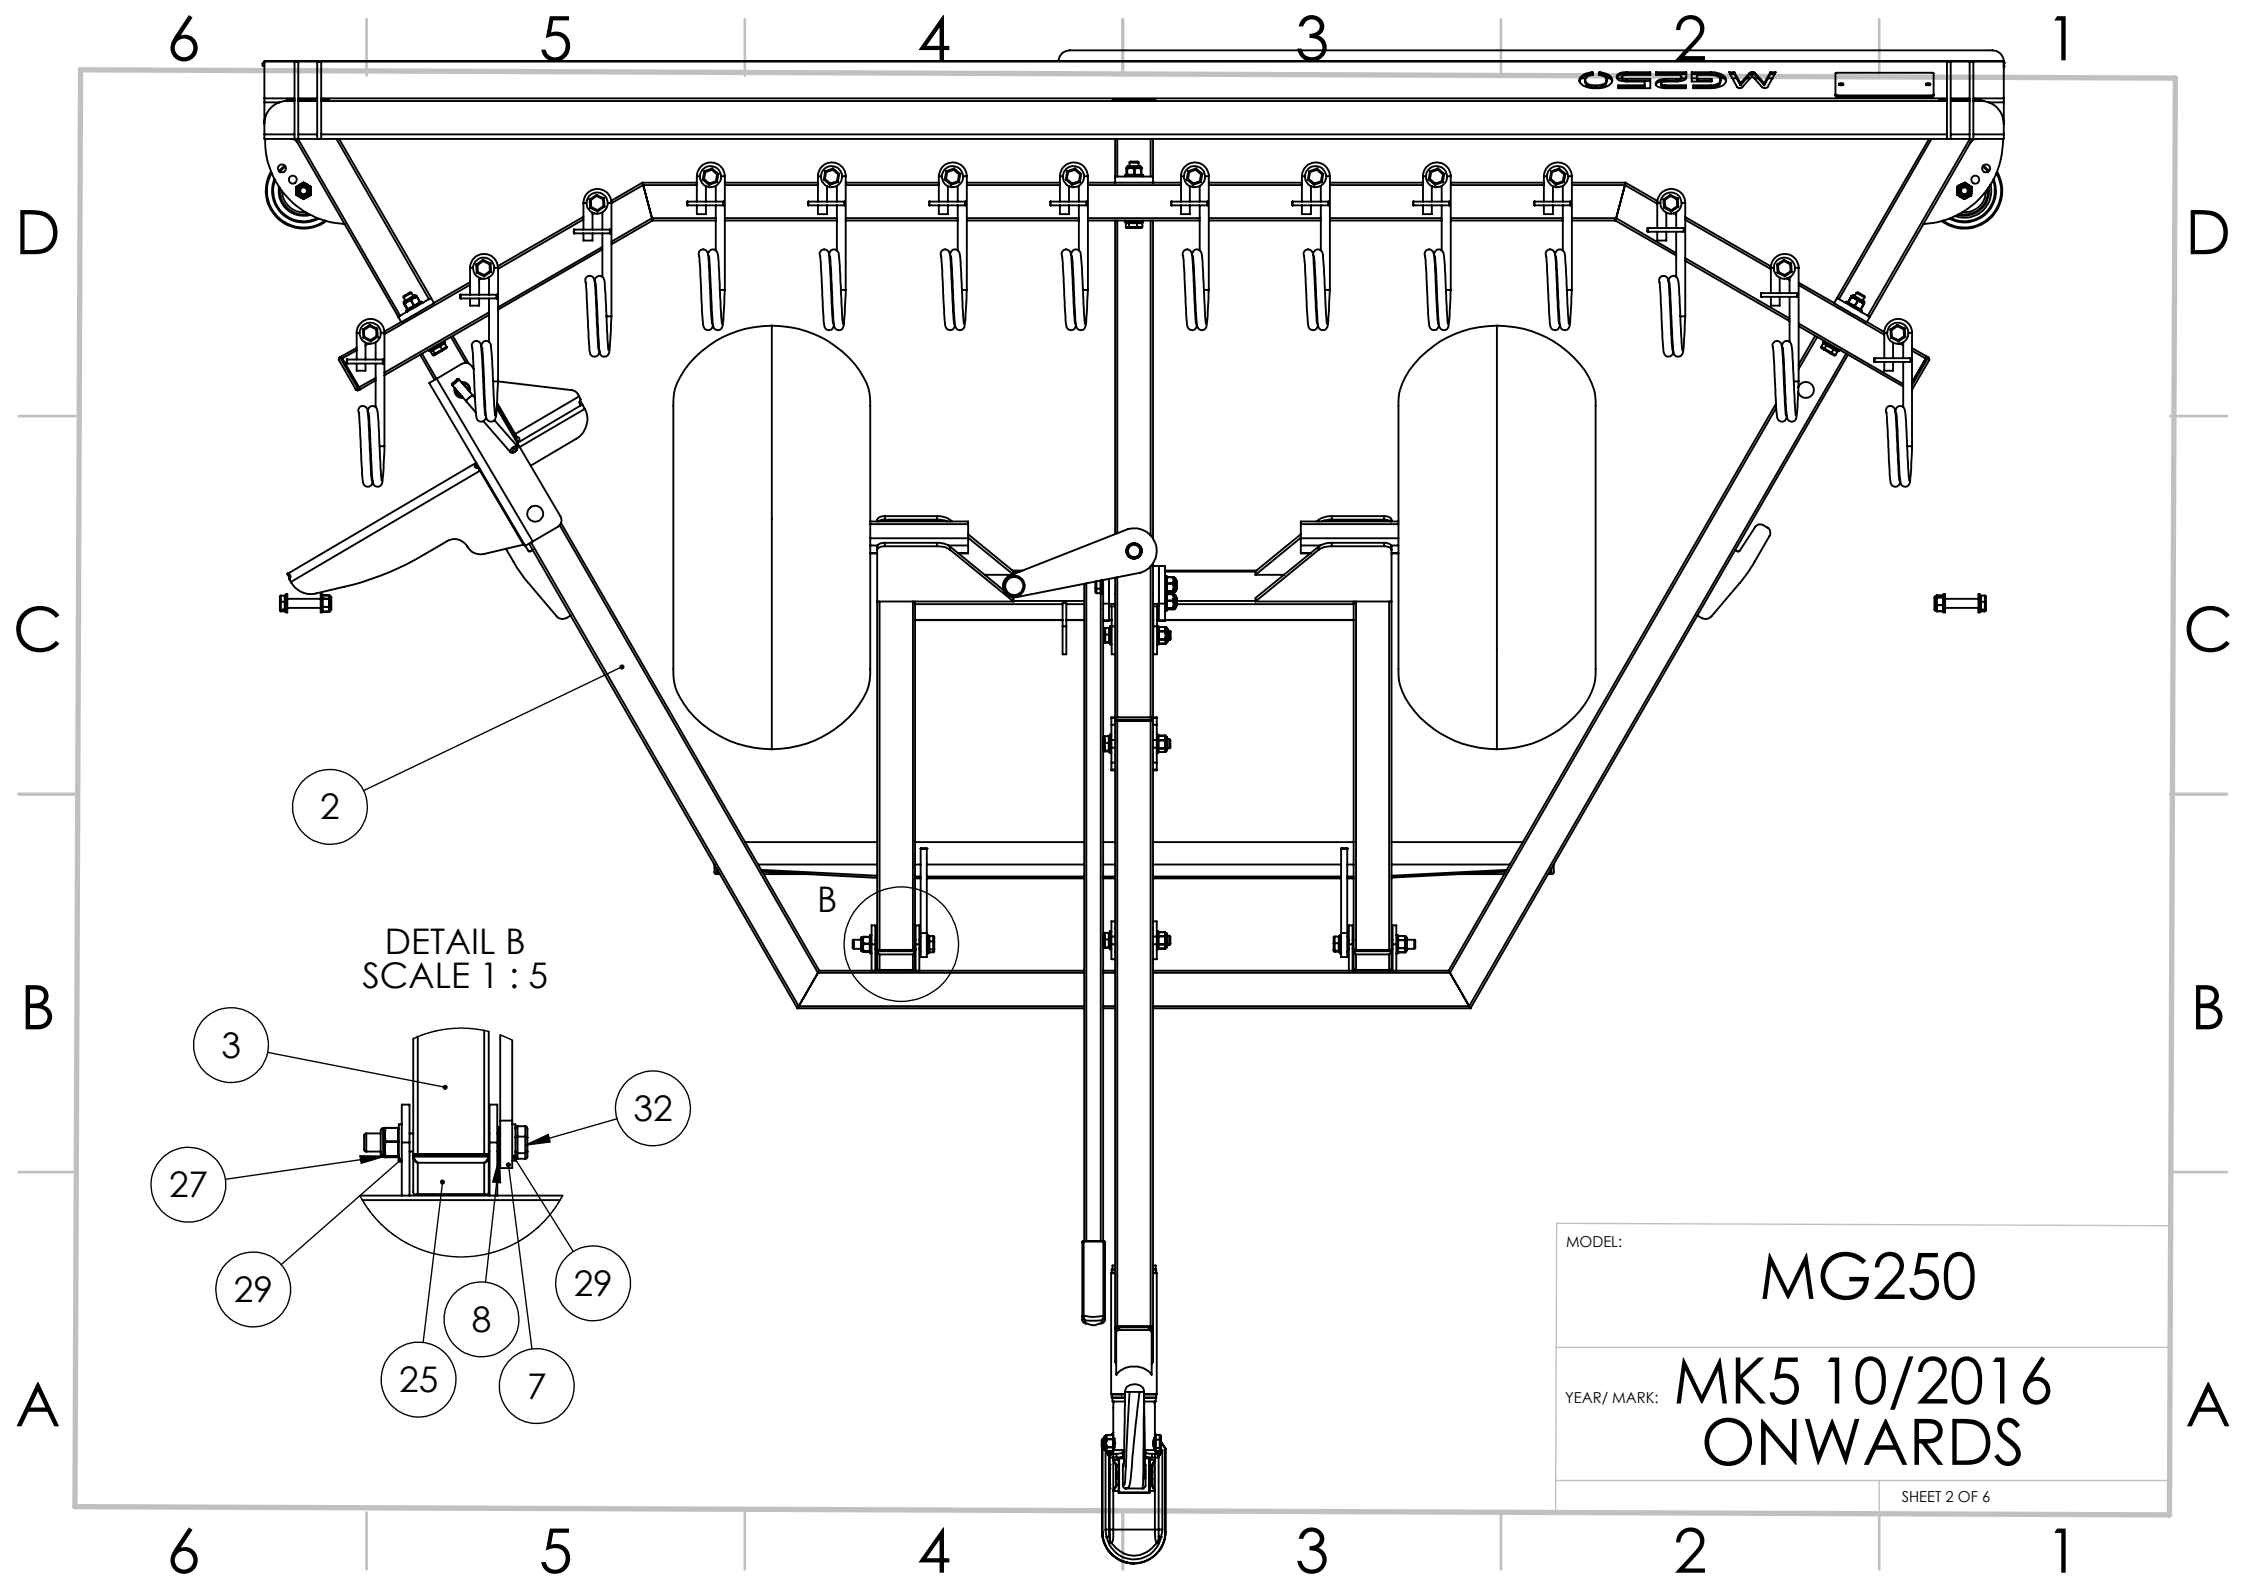

MODEL:

MG250

YEAR/ MARK:

MK5 10/2016
ONWARDS

WD250

DETAIL B
SCALE 1 : 5

MODEL: MG250
YEAR/ MARK: MK5 10/2016 ONWARDS

MODEL:

MG250

YEAR/ MARK:

MK5 10/2016
ONWARDS

SHEET 4 OF 6

6 5 4 3 2 1

ITEM NO.	PART NUMBER	DESCRIPTION	MG250/QTY.
1	MG250-TBA	TINE BAR ASSEMBLY	1
2	MG250-MFA	MAIN FRAME ASSEMBLY	1
3	MG250-AFA	AXLE FRAME ASSEMBLY	1
4	ADR-200H	HUB 4X4" SSP	2
5	WAT-22118W	22X11X8 WHEEL ASSEMBLY 4X4" PCD	2
6	MG250-DBA	DRAWBAR ASSEMBLY	1
7	MG250-LBA	LEVELLING BAR ASSEMBLY	1
8	GFM-1214-06	BEARING 12MM ID 14MM OD 6MM DEPTH	2
9	RUB-2525100	RUBBER GRIP 25X25X100 SG15 BLACK	1
10	SH-001	SWIVEL HITCH DRAWTUBE ASSEMBLY	1
11	SH-002	SWIVEL HITCH BUSH	2
12	8802429X	8802429X COUPLING 50MM BALL TO SUIT 43MM TUBE	1
13	GST-200N	GAS STRUT 200N 1245-7383	1
14	81100GP	STEEL CASTOR WHEEL 100MM OD 12MM ID RUBBER TYRE	2
15	MG250-DLA	DEPTH LIMIT ASSEMBLY MG250	1
16	M129-70 M8	SWIVEL HANDLE BLACK M8 20MM THREAD JENCAN 120172	1
17	MG250-LLA	LIFT LINK ASSEMBLY	1
18	MG250-PBA	PERIMETER BLADE ASSEMBLY	1

MODEL: **MG250**

YEAR/ MARK: **MK5 10/2016
ONWARDS**

6 5 4 3 2 1

D

D

C

C

B

B

A

A

6 5 4 3 2 1

ITEM NO.	PART NUMBER	DESCRIPTION	MG250/QTY.
19	MG250-LAA	LIFT ARM ASSEMBLY	1
20	MG250-005-B	LIFT ARM PLATE REV B	1
21	Z519130KR	LINKAGE PIN WITH CHAIN 130MMX19MM	1
22	SH-003	SWIVEL HITCH WASHER 44MM ID 60MM OD 5MM THICK	1
23	HAR-141Z	TINE HAR141Z 13MM ID RED	14
24	BTC-42.4	42.4MM TUBE CAP TO SUIT UP TO 3MM WALL	2
25	BTC-5050	BOX CAP TO SUIT 50X50MM BOX UP TO 3MM WALL	7
26	M12-60HB	M12X60 HEX HEAD BOLT	5
27	M12-000NN	M12 NYLOCK NUT	16
28	M12-70HB	M12X70 HEX HEAD BOLT	16
29	M12-000PW	M12 PLAIN WASHER FORM A	30
30	M12-80HB	M12X80MM HEX HEAD BOLT	6
31	M8-000NN	M8 NYLOCK NUT	3
32	M12-100HB	M12X100MM HEX HEAD BOLT	4
33	M12-000PWC	M12 PLAIN WASHER FORM C	14
34	MG250-052	BLADE WEAR STRIP SHPRT, 3MM	1
35	MG250-053	BLADE WEAR STRIP LONG, 3MM	1
36	SERIALPLATE	SERIAL PLATE CHAPMAN	1