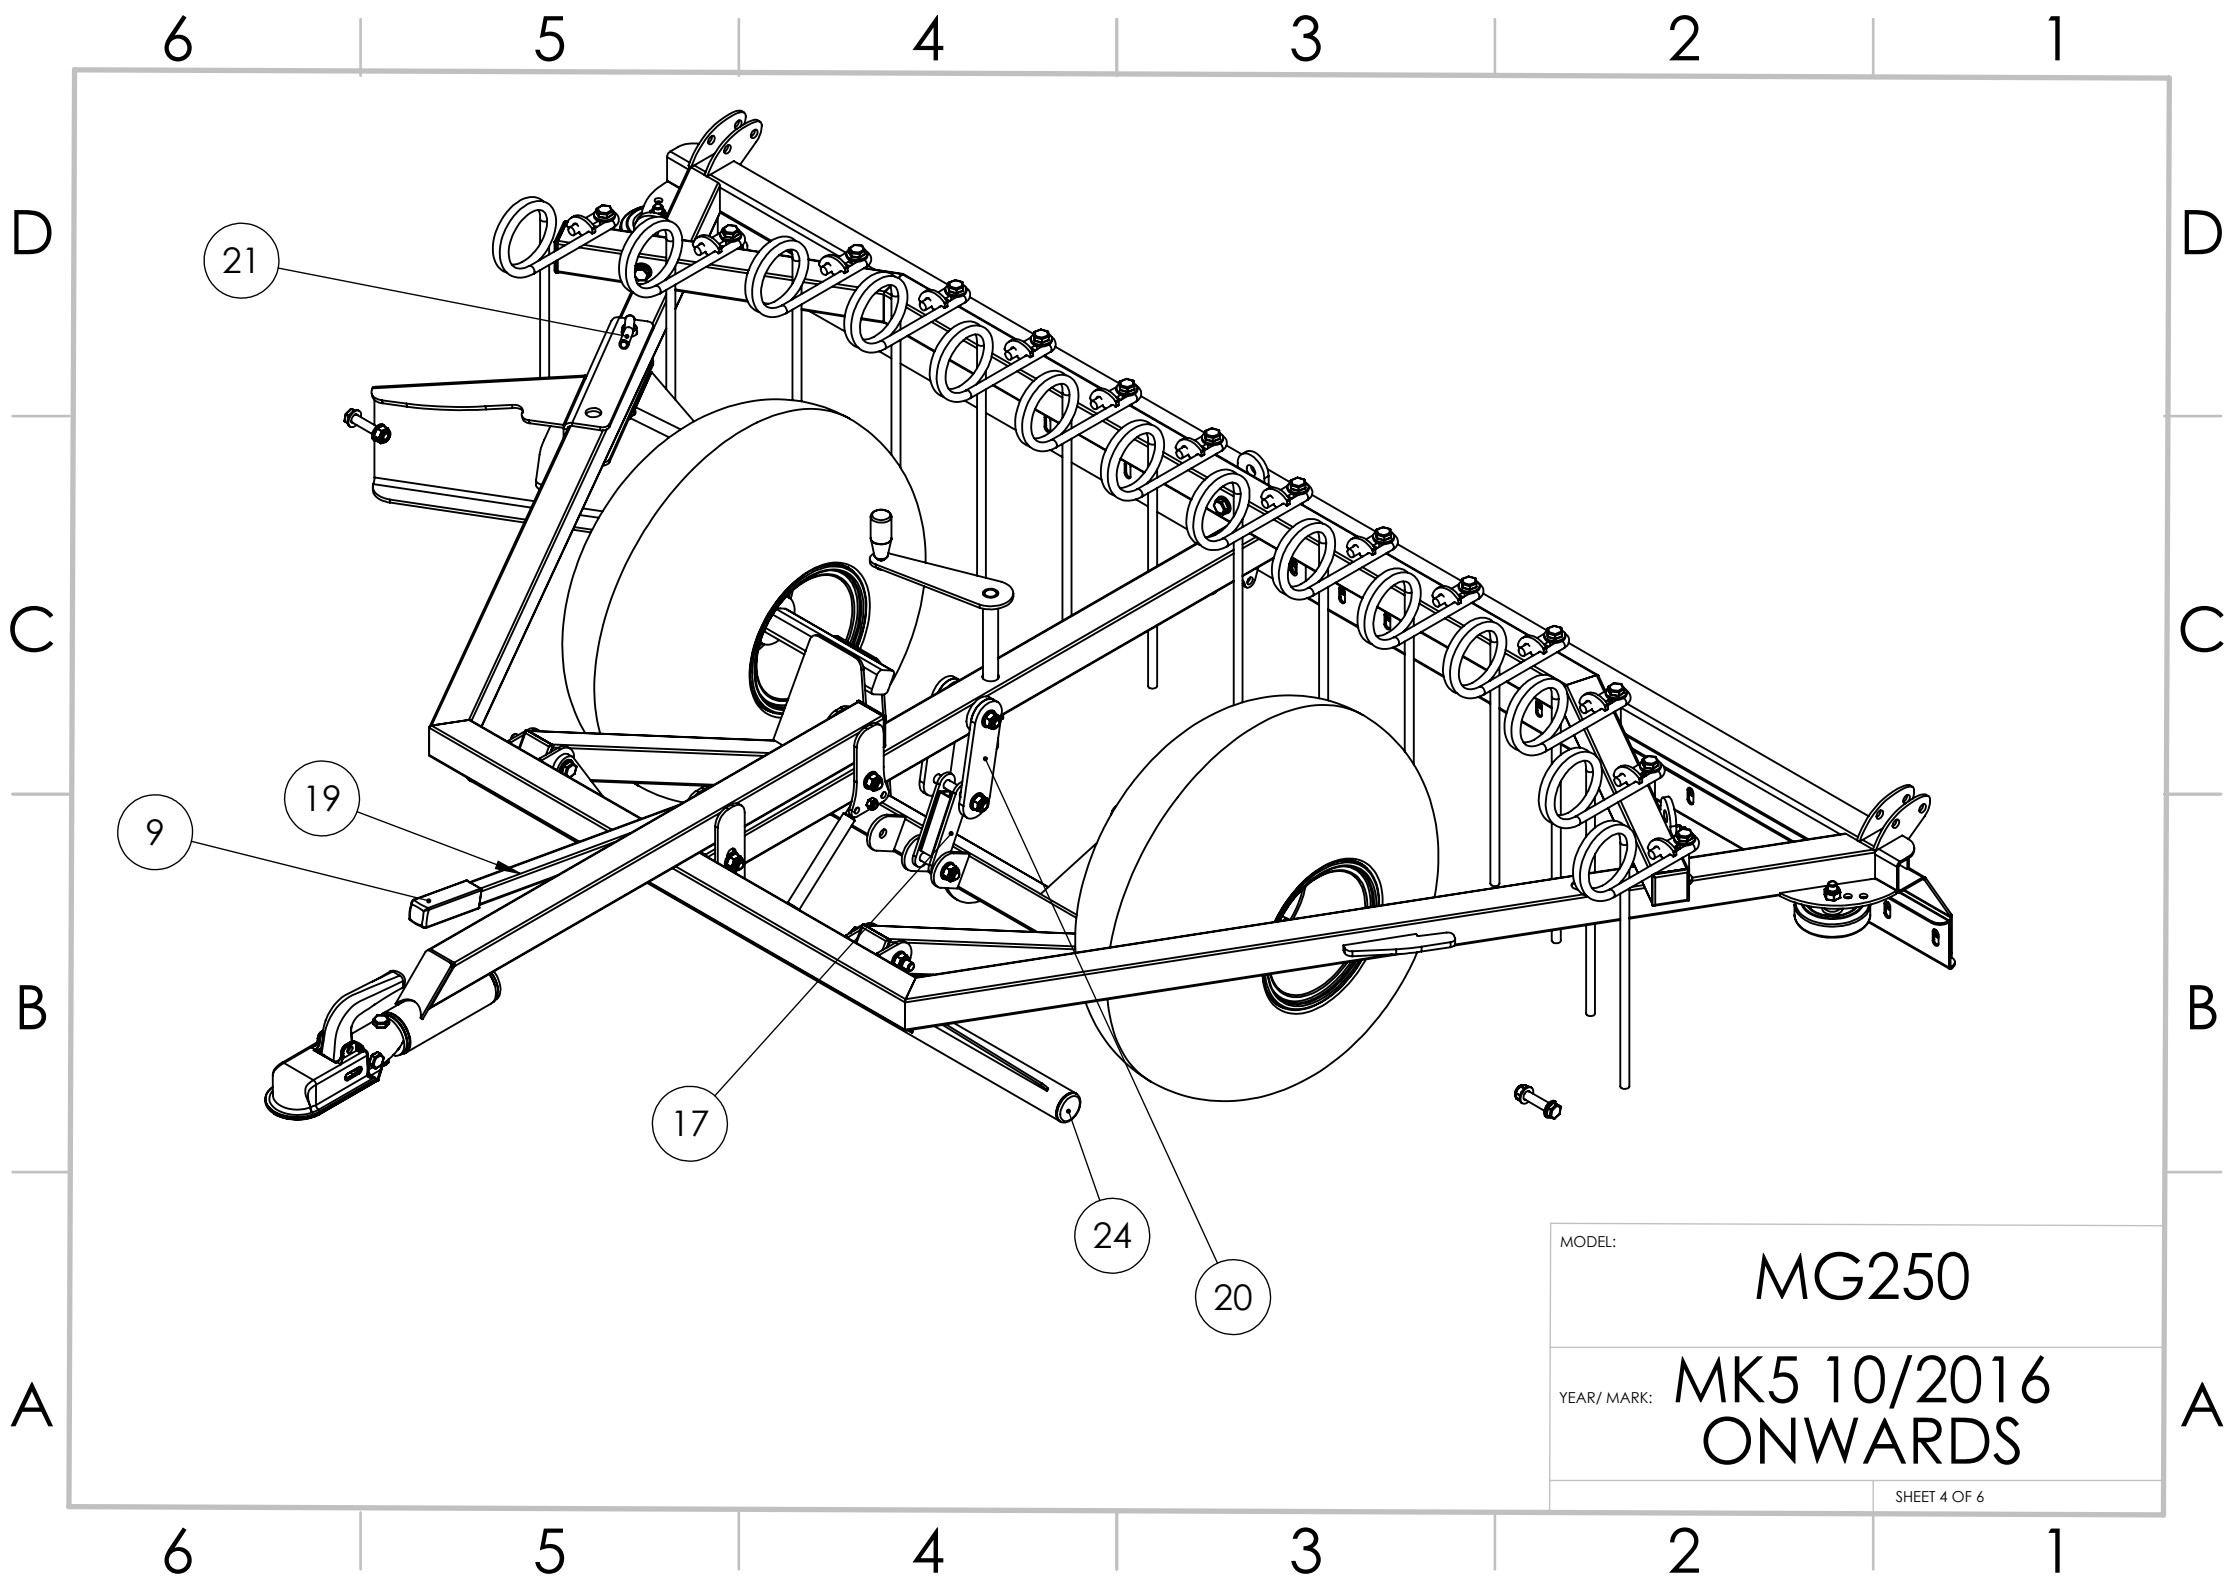

MODEL:

MG250

YEAR/ MARK:

MK5 10/2016
ONWARDS

WD250

DETAIL B
SCALE 1 : 5

MODEL: MG250
YEAR/ MARK: MK5 10/2016 ONWARDS

MODEL:

MG250

YEAR/ MARK:

MK5 10/2016
ONWARDS

SHEET 4 OF 6

6 5 4 3 2 1

ITEM NO.	PART NUMBER	DESCRIPTION	MG250/QTY.
1	MG250-TBA	TINE BAR ASSEMBLY	1
2	MG250-MFA	MAIN FRAME ASSEMBLY	1
3	MG250-AFA	AXLE FRAME ASSEMBLY	1
4	ADR-200H	HUB 4X4" SSP	2
5	WAT-22118W	22X11X8 WHEEL ASSEMBLY 4X4" PCD	2
6	MG250-DBA	DRAWBAR ASSEMBLY	1
7	MG250-LBA	LEVELLING BAR ASSEMBLY	1
8	GFM-1214-06	BEARING 12MM ID 14MM OD 6MM DEPTH	2
9	RUB-2525100	RUBBER GRIP 25X25X100 SG15 BLACK	1
10	SH-001	SWIVEL HITCH DRAWTUBE ASSEMBLY	1
11	SH-002	SWIVEL HITCH BUSH	2
12	8802429X	8802429X COUPLING 50MM BALL TO SUIT 43MM TUBE	1
13	GST-200N	GAS STRUT 200N 1245-7383	1
14	81100GP	STEEL CASTOR WHEEL 100MM OD 12MM ID RUBBER TYRE	2
15	MG250-DLA	DEPTH LIMIT ASSEMBLY MG250	1
16	M129-70 M8	SWIVEL HANDLE BLACK M8 20MM THREAD JENCAN 120172	1
17	MG250-LLA	LIFT LINK ASSEMBLY	1
18	MG250-PBA	PERIMETER BLADE ASSEMBLY	1

MODEL: **MG250**

YEAR/ MARK: **MK5 10/2016
ONWARDS**

6 5 4 3 2 1

D

D

C

C

B

B

A

A

6 5 4 3 2 1

ITEM NO.	PART NUMBER	DESCRIPTION	MG250/QTY.
19	MG250-LAA	LIFT ARM ASSEMBLY	1
20	MG250-005-B	LIFT ARM PLATE REV B	1
21	Z519130KR	LINKAGE PIN WITH CHAIN 130MMX19MM	1
22	SH-003	SWIVEL HITCH WASHER 44MM ID 60MM OD 5MM THICK	1
23	HAR-141Z	TINE HAR141Z 13MM ID RED	14
24	BTC-42.4	42.4MM TUBE CAP TO SUIT UP TO 3MM WALL	2
25	BTC-5050	BOX CAP TO SUIT 50X50MM BOX UP TO 3MM WALL	7
26	M12-60HB	M12X60 HEX HEAD BOLT	5
27	M12-000NN	M12 NYLOCK NUT	16
28	M12-70HB	M12X70 HEX HEAD BOLT	16
29	M12-000PW	M12 PLAIN WASHER FORM A	30
30	M12-80HB	M12X80MM HEX HEAD BOLT	6
31	M8-000NN	M8 NYLOCK NUT	3
32	M12-100HB	M12X100MM HEX HEAD BOLT	4
33	M12-000PWC	M12 PLAIN WASHER FORM C	14
34	MG250-052	BLADE WEAR STRIP SHPRT, 3MM	1
35	MG250-053	BLADE WEAR STRIP LONG, 3MM	1
36	SERIALPLATE	SERIAL PLATE CHAPMAN	1