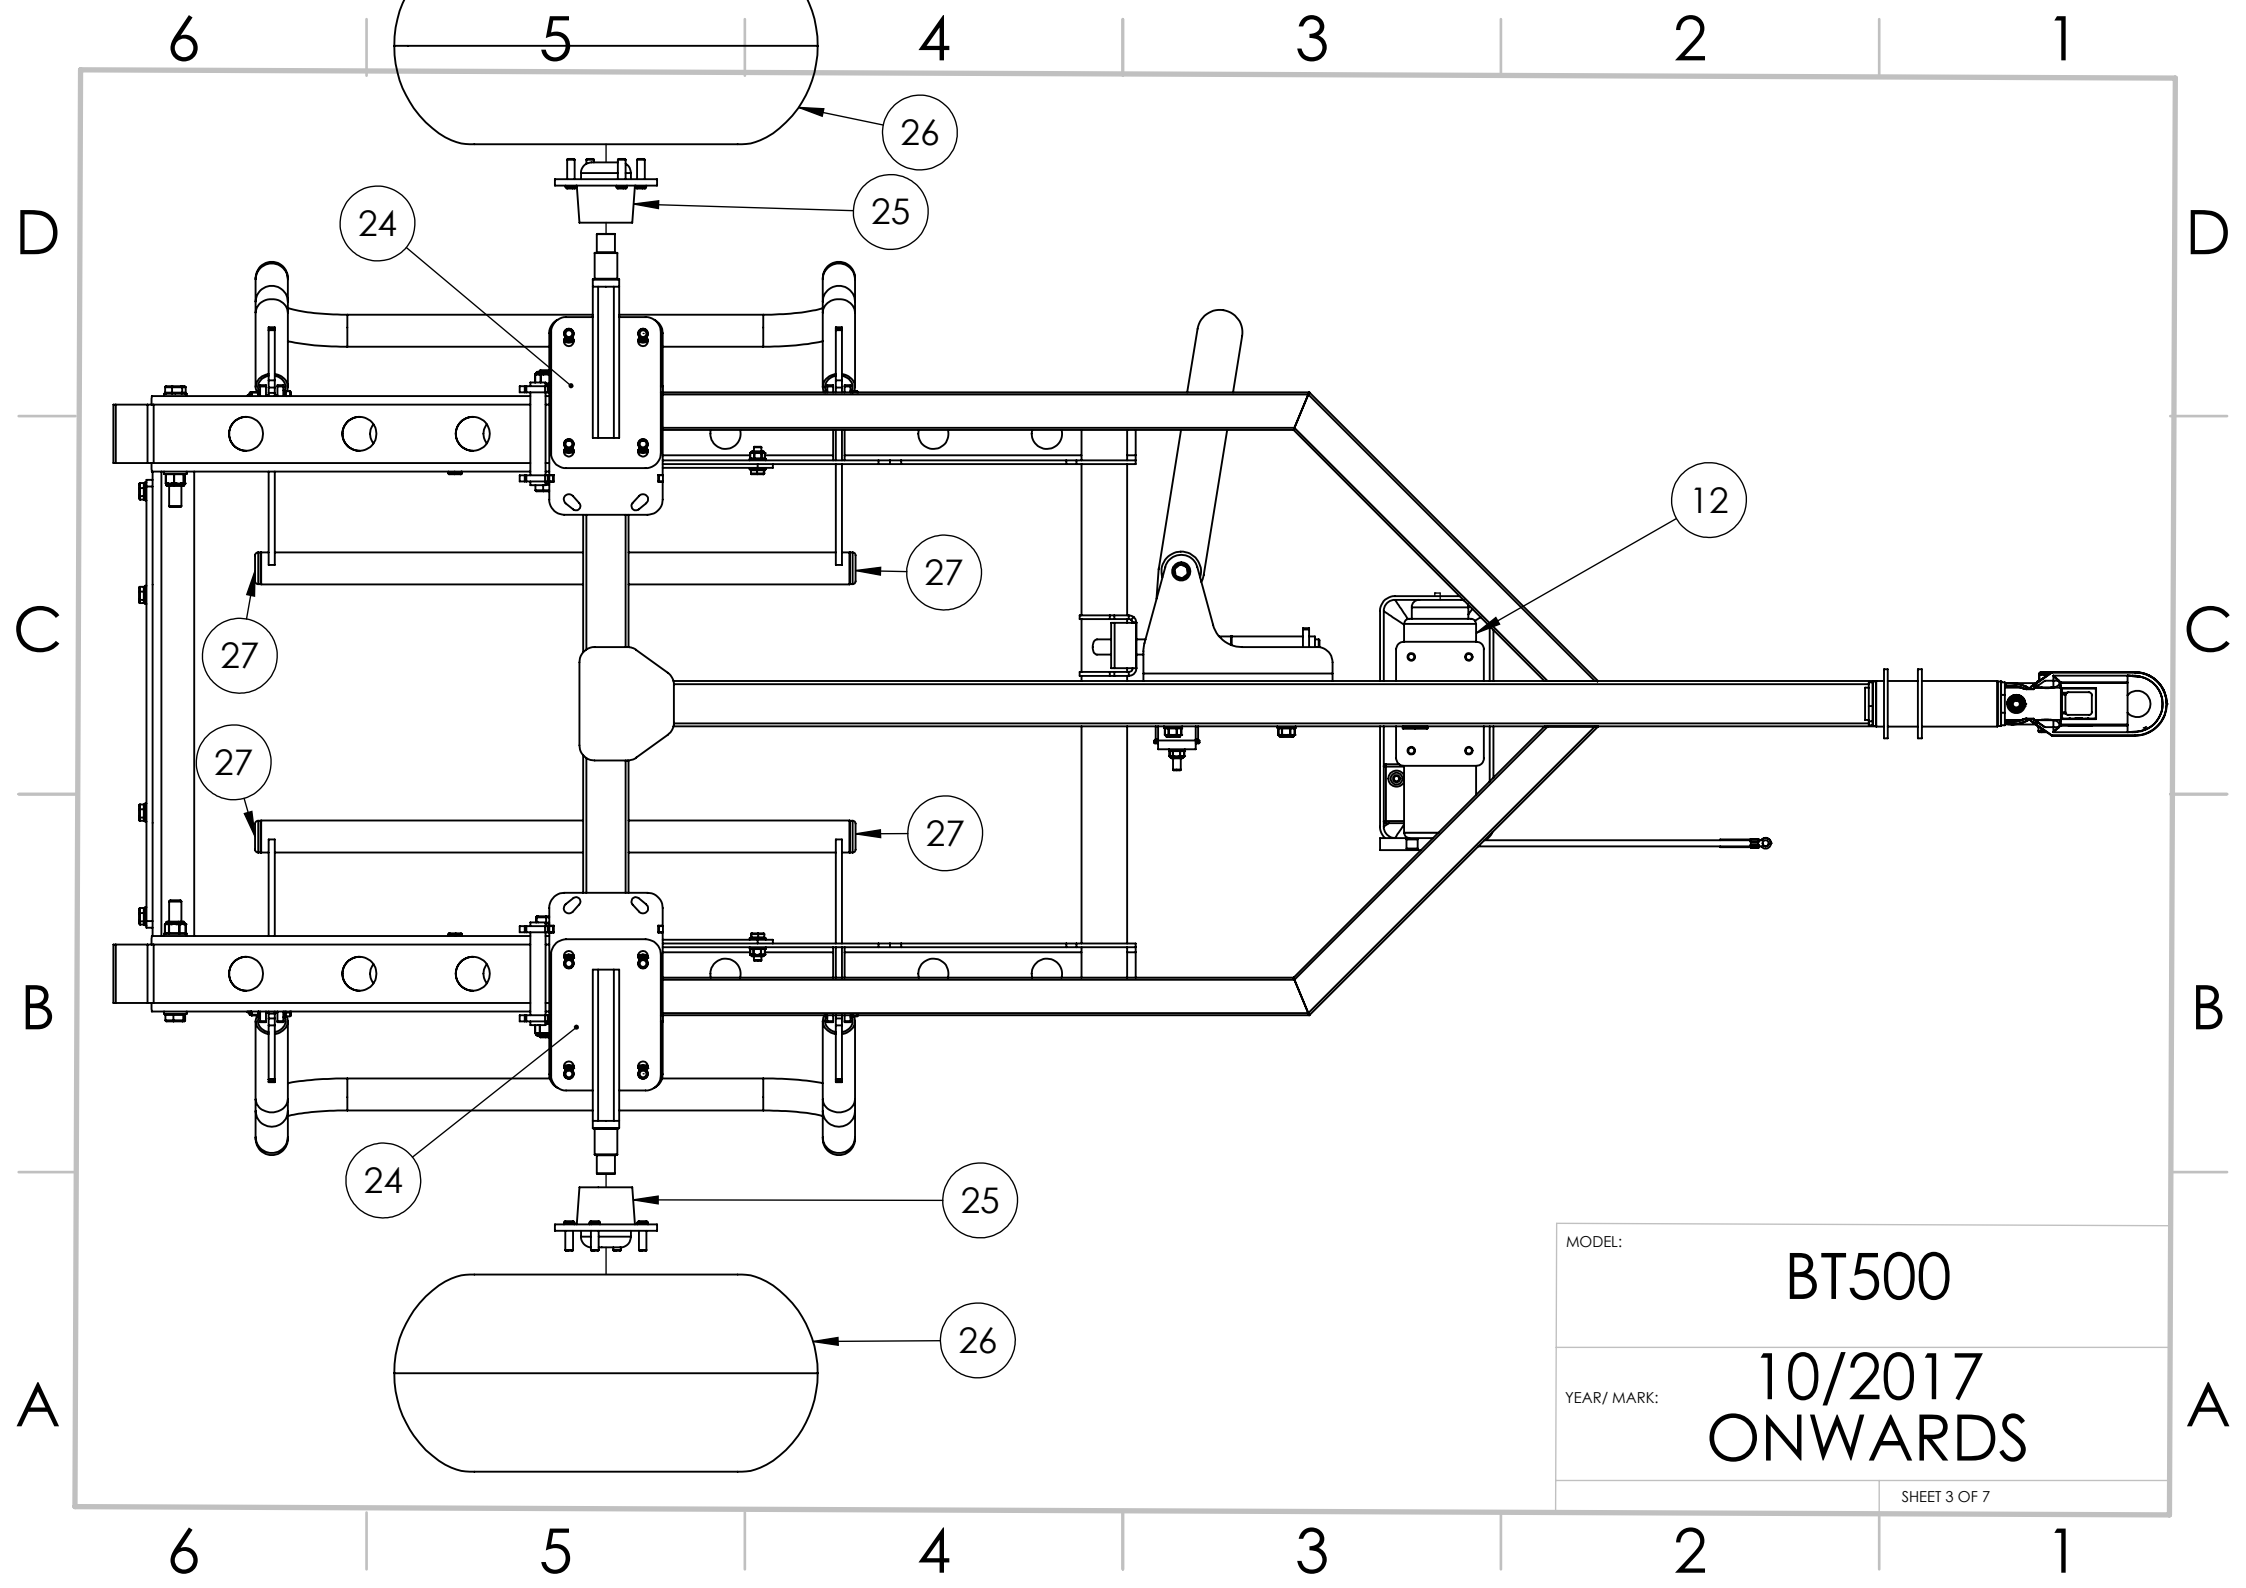

MODEL:	BT500
YEAR/ MARK:	10/2017 ONWARDS
SHEET 3 OF 7