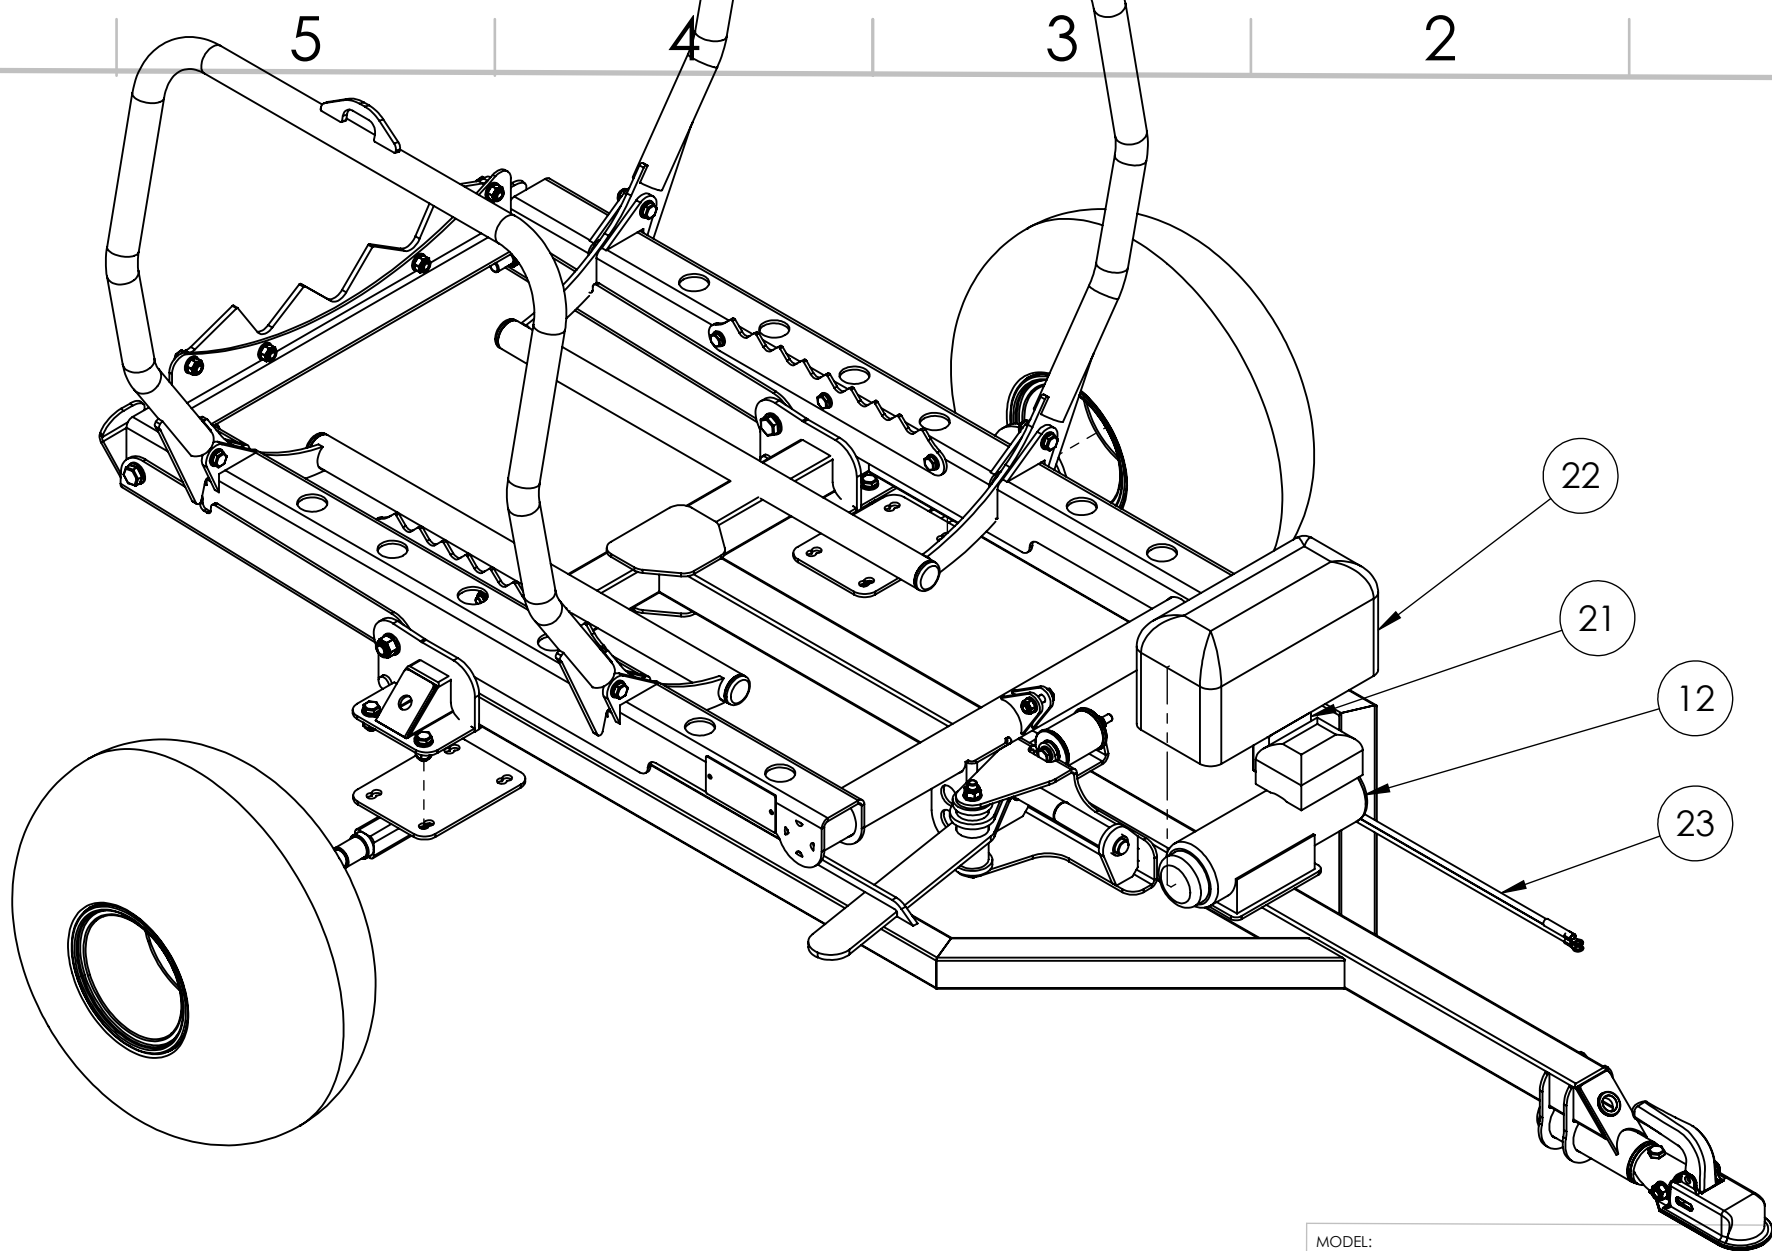

DETAIL A
SCALE 1 : 5

A

MODEL:

BT500

YEAR/ MARK:

10/2017
ONWARDS

SHEET 1 OF 7

MODEL:	BT500
YEAR/ MARK:	10/2017 ONWARDS
SHEET 3 OF 7	

MODEL:	BT500
YEAR/ MARK:	10/2017 ONWARDS
SHEET 4 OF 7	

ITEM NO.	PART NUMBER	DESCRIPTION	BT500/QTY.
1	BT500-MFA	MAIN FRAME ASSEMBLY	1
2	8802429X	8802429X COUPLING 50MM BALL TO SUIT 43MM TUBE	1
3	SH-002	SWIVEL HITCH BUSH	2
4	SH-001	SWIVEL HITCH DRAWTUBE ASSEMBLY	1
5	SH-003	SWIVEL HITCH WASHER 44MM ID 60MM OD 5MM THICK	1
6	BT500-CLA	CONNECTING LINK ASSEMBLY	2
7	BT500-CBA	CRADLE BASE ASSEMBLY	1
8	BT500-013	BALE GRIPPER	2
9	BT500-CAA	CRADLE ARM ASSEMBLY	2
10	CR-6075	CABLE ROLLER 60MM OD 75MM LENGTH TO SUIT 10MM BEARING	1
11	6200-2RSH	BEARING, BALL, 10MM ID 30MM OD	2
12	CP25SPS12	WARRIOR NINJA 3500 WINCH 12V STEEL CABLE	1
13	BT500-018	BALE BASE GRIPPER	1
14	BT500-ALB	AUTO LATCH BRACKET ASSEMBLY	1
15	BT500-ALS	AUTO LATCH STRIKER	1
16	1481840	ROLL PIN 8MM DIA 40MM LENGTH BLACK	1

MODEL:	BT500
YEAR/ MARK:	10/2017 ONWARDS
<small>SHEET 5 OF 7</small>	

6

5

4

3

2

1

ITEM NO.	PART NUMBER	DESCRIPTION	BT500/QTY.
17	D23420	SPRING SS 200MM FREE 28MM OD 3MM WIRE DIA	1
18	BT500-ALA	AUTO LATCH ARM	1
19	SERIALPLATE	SERIAL PLATE CHAPMAN	1
20	G10 R280-50-220	GROMMET, RUBBER 22MM ID TO SUIT 28MM HOLE, 5MM THICK	2
21	CPAW41224	WIRELESS REMOTE CONTROLLER TO SUIT WARRIOR WINCHES	1
22	CPAATC001	WARRIOR WINCH COVER, NEOPRENE, TO SUIT CP25SPS12	1
23	BT500-PCA	POWER CABLE ASSEMBLY, BT500	1
24	TF350-SAS	STANDARD AXLE ASSEMBLY, TF350	2
25	ADR-200H	HUB 4X4" SSP	2
26	WAT-22118W	22X11X8 WHEEL ASSEMBLY 4X4" PCD	2
27	111532	CAP, BLACK, ERODED, TO SUIT 42MM TUBE	4
28	M10-40HB	M10X40 HEX HEAD SET SCREW	1
29	M10-000NN	M10 NYLOCK NUT	8
30	M10-000PW	M10 PLAIN WASHER FORM A	16
31	M10-120HS	M10 x 120 Hex Head Set Screw	1
32	M12-30HB	M12 x 30 Hex Head Bolt	12
33	M12-000PW	M12 PLAIN WASHER FORM A	41