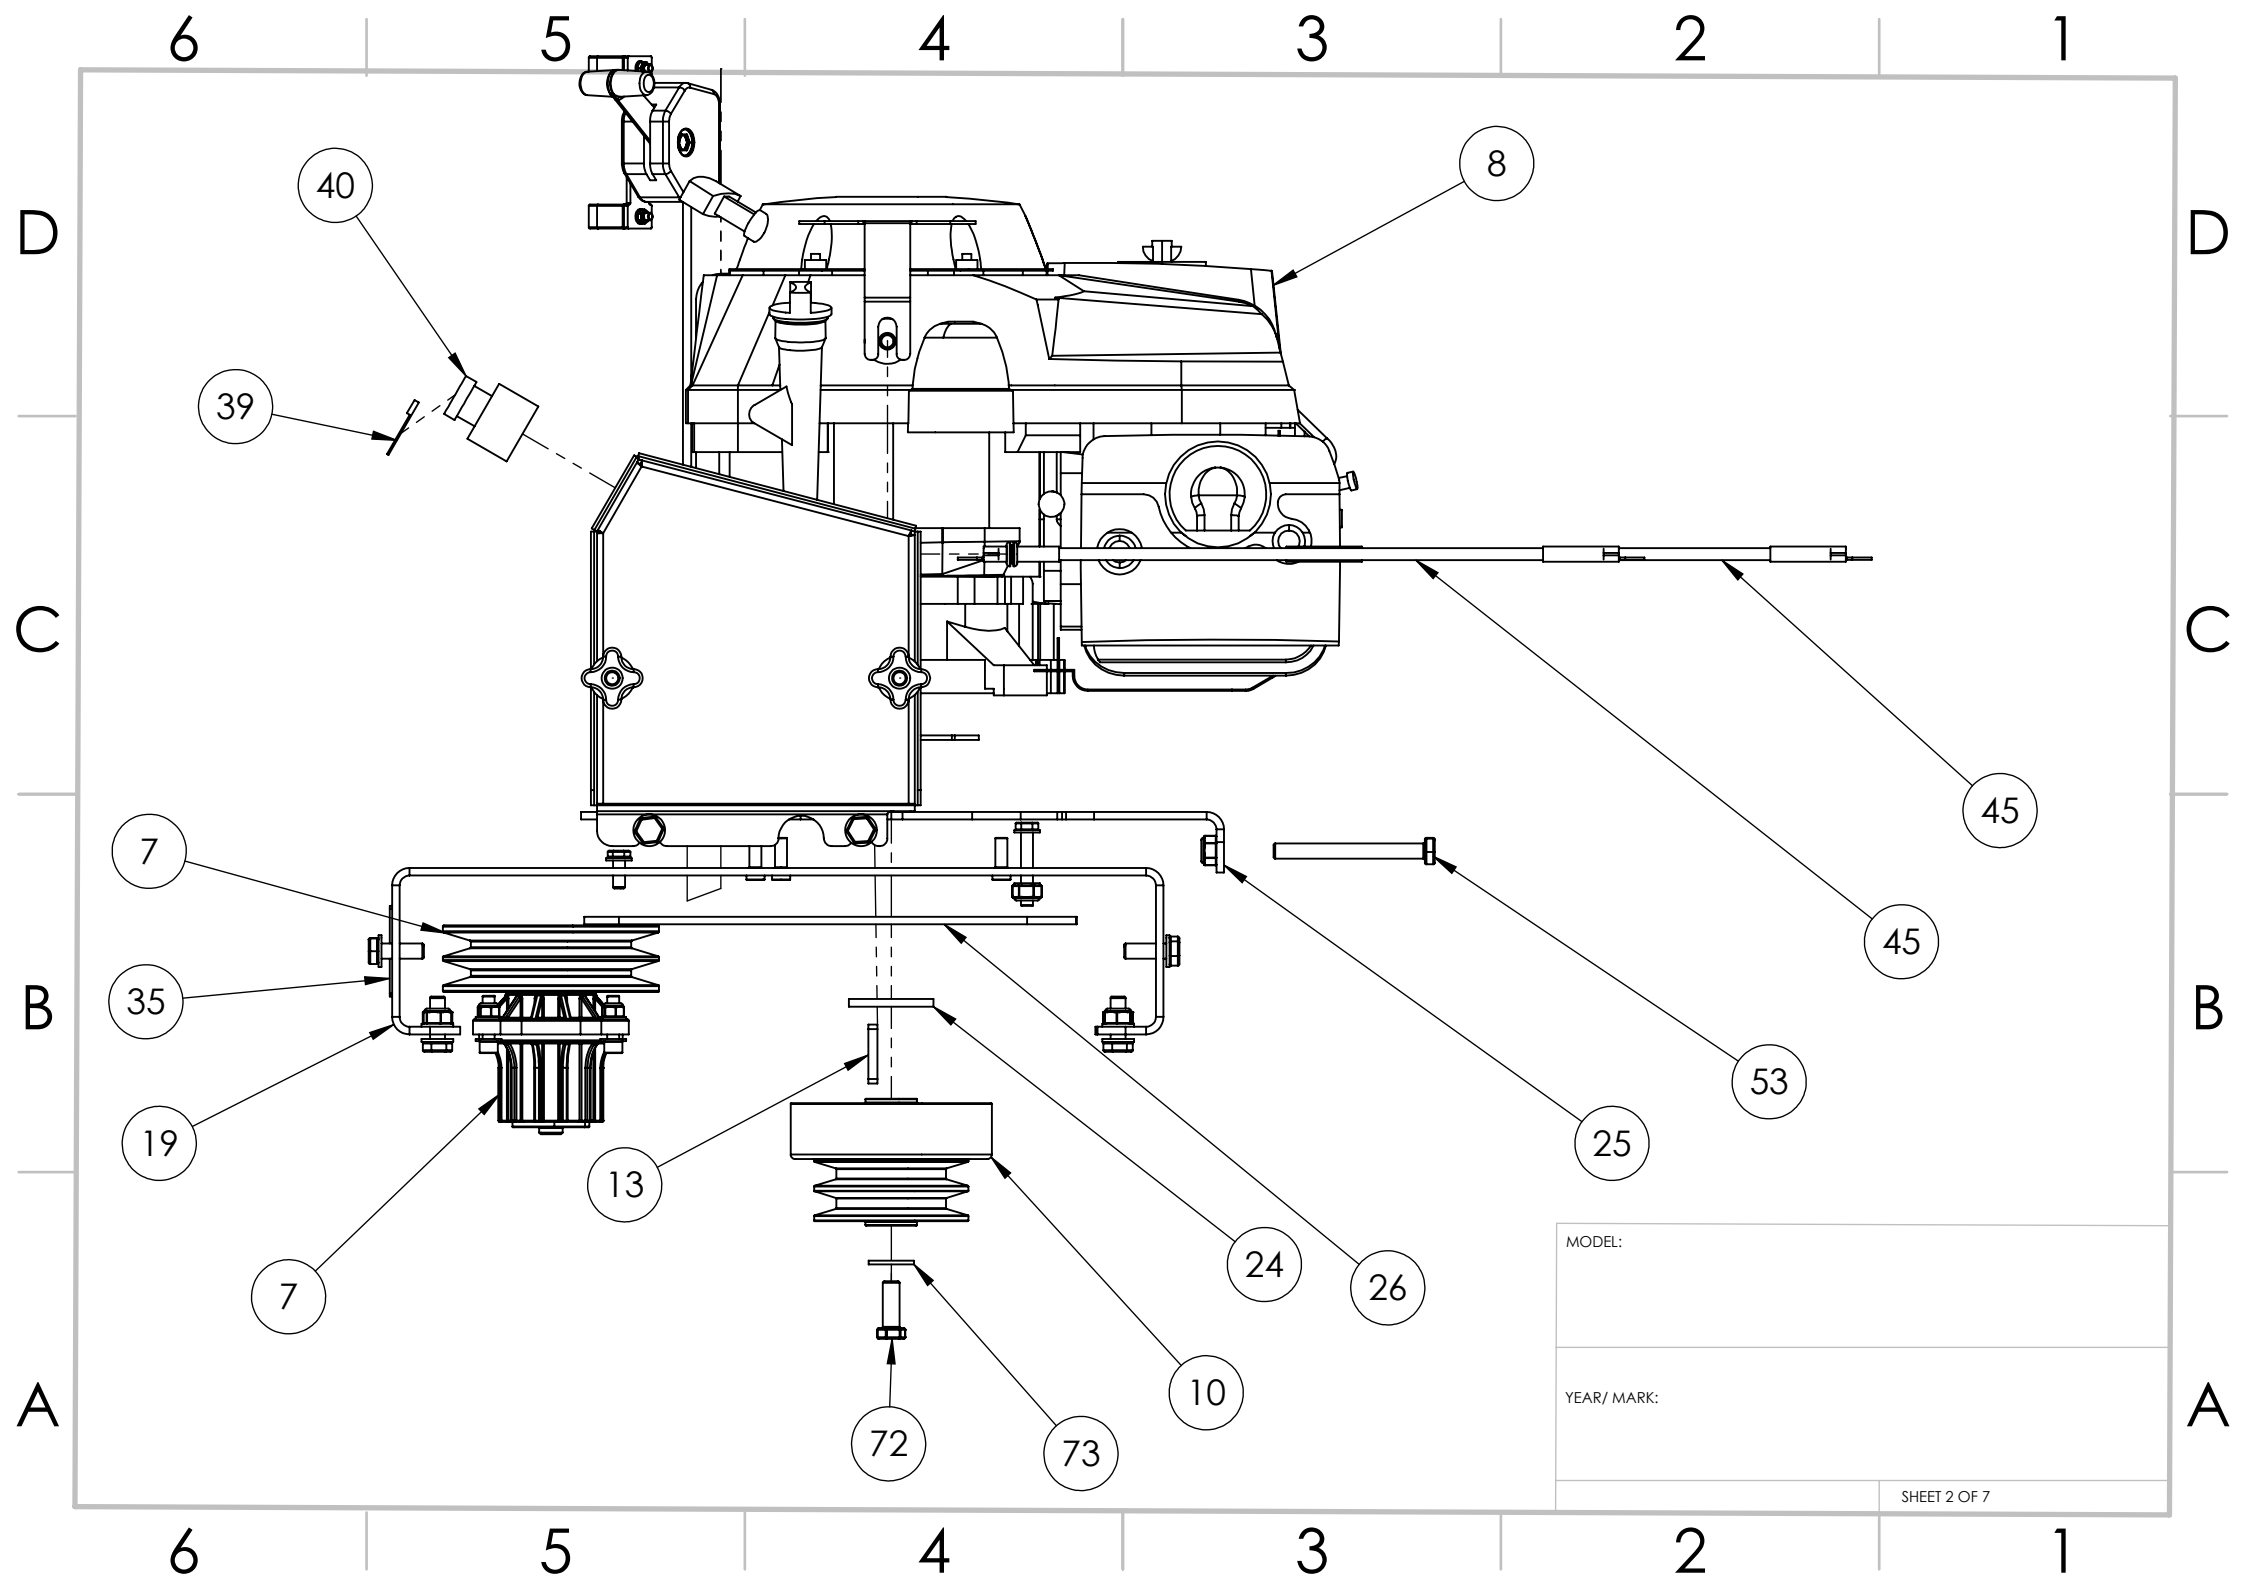

MODEL:
YEAR/ MARK:

6 5 4 3 2 1

D

D

C

C

B

B

A

A

ITEM NO.	PART NUMBER	DESCRIPTION	RM120-ES/QTY.
1	RM120-MDA	Main Deck Assembly	1
2	RM120-AA	AXLE ASSEMBLY, RM120	1
3	SH-001	SWIVEL HITCH DRAWTUBE ASSEMBLY	1
4	DBA-900	DRAWBAR 900MM LONG 50X50X5MM BOX ASSEMBLY	1
5	RM-DMA	DRAWBAR MOUNT ASSEMBLY RM SERIES	1
6	RM120-RGA	REAR GUARD ASSEMBLY	1
7	RM-SA	SPINDLE ASSEMBLY, RM, 2 GROOVE	3
8	GXV390-T1-DNE5	HONDA GXV390-T1-DNE5-OH 13HP VERTICAL SHAFT ENGINE 1" PARALLEL SHAFT ELECTRIC START	1
9	RBR-500	RUBBER STRIP, 500MM LONG, 100X5MM INSERTION RUBBER	1
10	1800P001	CENTRIFUGAL CLUTCH 4" 2 GROOVE 1450RPM ENGAGEMENT	1
11	RM120-018	FIXING STRIP RM120	3
12	MFM-1618-12	IGUS BEARING 16MM ID, 18MM OD, 12MM THICKNESS TOP HAT STYLE MFM-1618-12	2
13	68856640	KEYWAY, 6X6X40MM FEATHERED ENDS STEEL	1
14	SH-002	SWIVEL HITCH BUSH	2
15	TL-1902000GP	TOP LINK CAT 0	1

MODEL:	RM120 ES
YEAR/ MARK:	07/2016 ONWARDS
SHEET 3 OF 7	

6 5 4 3 2 1